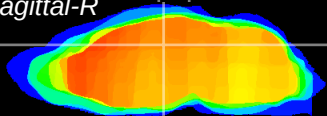

Coronal

Sagittal-R

Sagittal-L

ViBrism: CX00596
Horizontal

DG