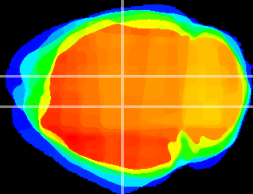

Coronal

Sagittal-R

Sagittal-L

ViBrism: CX00596
Horizontal

DG