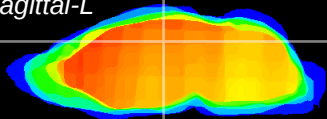

Coronal

Sagittal-R

Sagittal-L

ViBrism: CX00596
Horizontal

DG