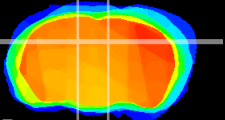

Coronal

Sagittal-R

Sagittal-L

ViBrism: CX00596
Horizontal

DG