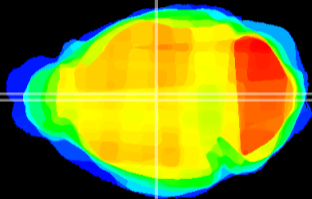

Coronal

Sagittal-R

Sagittal-L

ViBrism: CX00599
Horizontal

MD