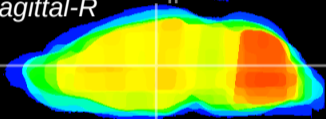

Coronal

Sagittal-R

Sagittal-L

ViBrism: CX00599
Horizontal

MD