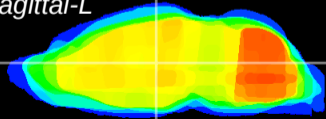

Coronal

Sagittal-R

Sagittal-L

ViBrism: CX00599
Horizontal

MD