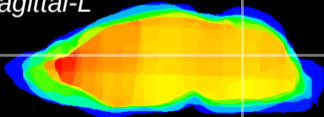

Coronal

Sagittal-R

Sagittal-L

ViBrism: CX00605  
Horizontal

Cb nucleus