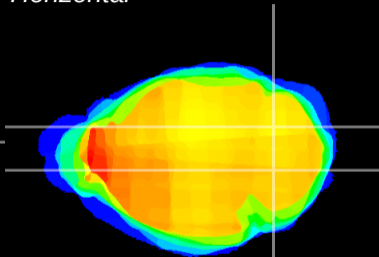

Coronal

Sagittal-R

Sagittal-L

ViBrism: CX00605  
Horizontal

Cb nucleus