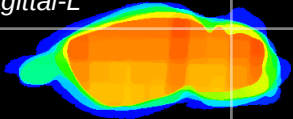

Coronal

Sagittal-R

Sagittal-L

ViBrism: CX00614
Horizontal

Cb lobe