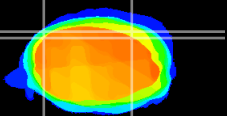

Coronal

Sagittal-R

Sagittal-L

ViBrism: CX00614
Horizontal

Cb lobe