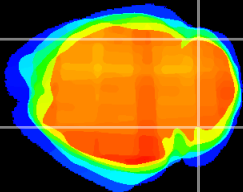

Coronal

Sagittal-R

Sagittal-L

ViBrism: CX00614
Horizontal

Cb lobe