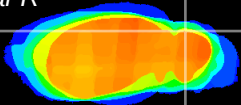

Coronal

Sagittal-R

Sagittal-L

ViBrism: CX00614
Horizontal

Cb lobe