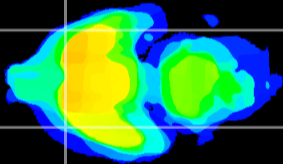

Coronal

Sagittal-R

Sagittal-L

ViBrism: CX00615
Horizontal

Pir