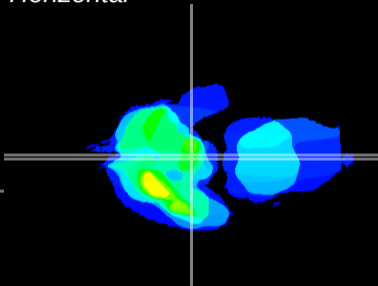

Coronal

Sagittal-R

Sagittal-L

ViBrism: CX00620
Horizontal

ME