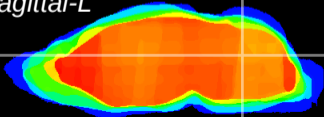

Coronal

Sagittal-R

Sagittal-L

ViBrism: CX00634
Horizontal

Cb nucleus