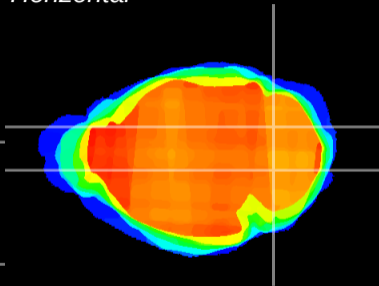

Coronal

Sagittal-R

Sagittal-L

ViBrism: CX00634
Horizontal

Cb nucleus