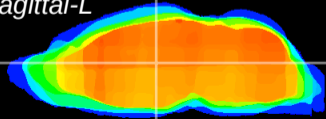

Coronal

Sagittal-R

Sagittal-L

ViBrism: CX00648
Horizontal

MD