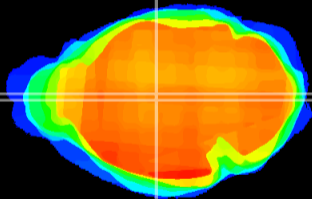

Coronal

Sagittal-R

Sagittal-L

ViBrism: CX00648
Horizontal

MD