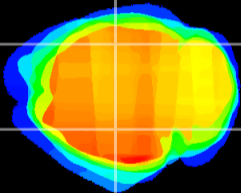

Coronal

Sagittal-R

Sagittal-L

ViBrism: CX00650
Horizontal

CA2/CA3