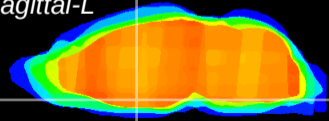

Coronal

Sagittal-R

Sagittal-L

ViBrism: CX00652  
Horizontal

SPa ventral