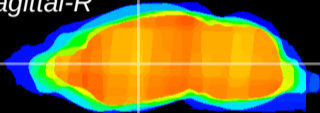

Coronal

Sagittal-R

Sagittal-L

ViBrism: CX00652
Horizontal

VA/VL