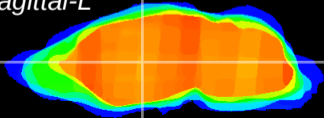

Coronal

Sagittal-R

Sagittal-L

ViBrism: CX00652
Horizontal

VA/VL