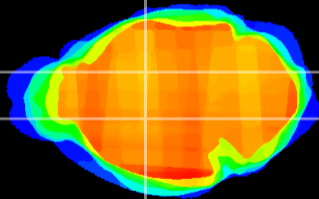

Coronal

Sagittal-R

Sagittal-L

ViBrism: CX00652
Horizontal

VA/VL