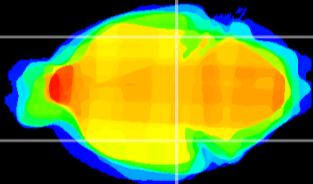

Coronal

Sagittal-R

Sagittal-L

ViBrism: CX00653
Horizontal

ventral S