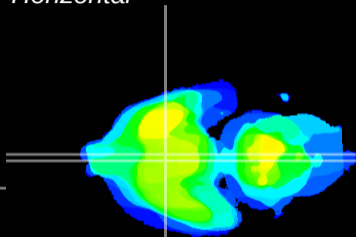

Coronal

Sagittal-R

Sagittal-L

ViBriSm: CX00655
Horizontal

SCN