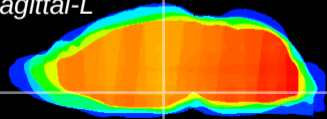

Coronal

Sagittal-R

Sagittal-L

ViBrism: CX00656
Horizontal

DM