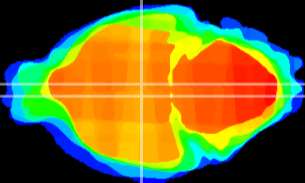

Coronal

Sagittal-R

Sagittal-L

ViBrism: CX00656
Horizontal

DM