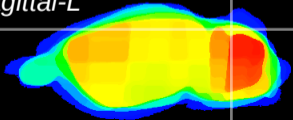

Coronal

Sagittal-R

Sagittal-L

ViBrism: CX00658
Horizontal

Cb lobe