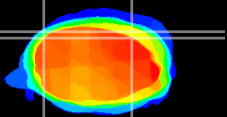

Coronal

Sagittal-R

Sagittal-L

ViBrism: CX00658
Horizontal

Cb lobe