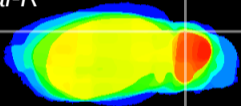

Coronal

Sagittal-R

Sagittal-L

ViBrism: CX00658
Horizontal

Cb lobe