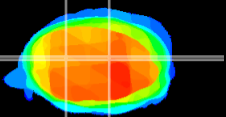

Coronal

Sagittal-R

Sagittal-L

ViBrism: CX00659
Horizontal

Cb nucleus