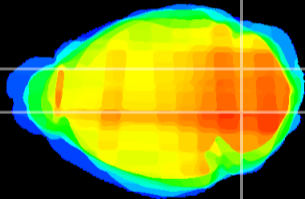

Coronal

Sagittal-R

Sagittal-L

ViBrism: CX00659
Horizontal

Cb nucleus