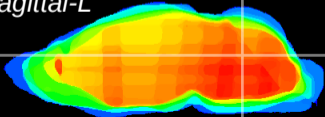

Coronal

Sagittal-R

Sagittal-L

ViBrism: CX00659
Horizontal

Cb nucleus