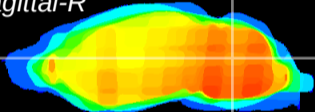

Coronal

Sagittal-R

Sagittal-L

ViBrism: CX00659
Horizontal

Cb nucleus