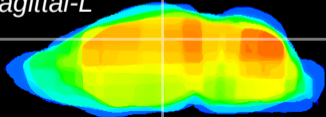

Coronal

Sagittal-R

Sagittal-L

ViBrism: CX00664
Horizontal

DG