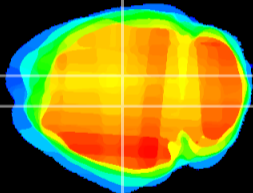

Coronal

Sagittal-R

Sagittal-L

ViBrism: CX00664
Horizontal

DG