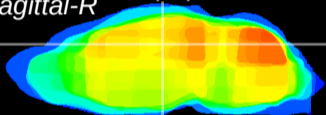

Coronal

Sagittal-R

Sagittal-L

ViBrism: CX00664
Horizontal

DG