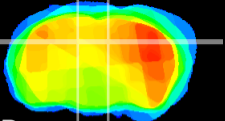

Coronal

Sagittal-R

Sagittal-L

ViBrism: CX00664
Horizontal

DG