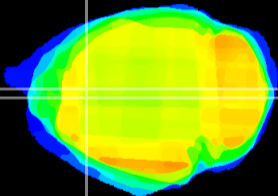

Coronal

Sagittal-R

Sagittal-L

ViBrism: CX00667  
Horizontal

Cx cingulate