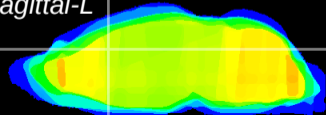

Coronal

Sagittal-R

Sagittal-L

ViBrism: CX00667  
Horizontal

Cx cingulate