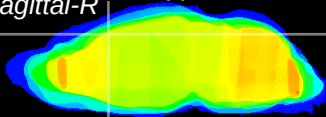

Coronal

Sagittal-R

Sagittal-L

ViBrism: CX00667
Horizontal

Cx motor