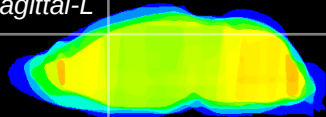

Coronal

Sagittal-R

Sagittal-L

ViBrism: CX00667
Horizontal

Cx motor