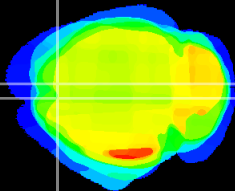

Coronal

Sagittal-R

Sagittal-L

ViBrism: CX00667
Horizontal

Cx motor