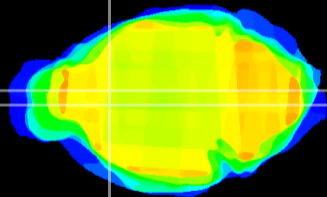

Coronal

Sagittal-R

Sagittal-L

ViBrisM: CX00667
Horizontal

LS