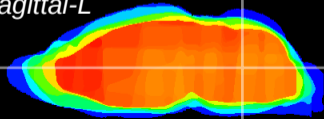

Coronal

Sagittal-R

Sagittal-L

ViBrism: CX00669
Horizontal

MVe