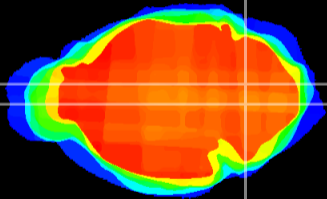

Coronal

Sagittal-R

Sagittal-L

ViBrism: CX00669
Horizontal

MVe