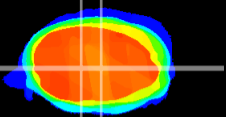

Coronal

Sagittal-R

Sagittal-L

ViBrism: CX00669
Horizontal

MVe