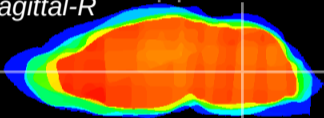

Coronal

Sagittal-R

Sagittal-L

ViBrism: CX00669
Horizontal

MVe