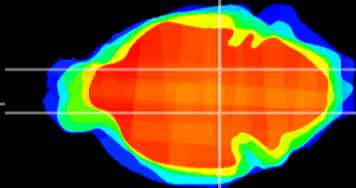

Coronal

Sagittal-R

Sagittal-L

ViBrism: CX00669
Horizontal

SN