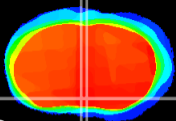

Coronal

Sagittal-R

Sagittal-L

ViBrisM: CX00670  
Horizontal

MPA