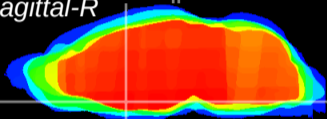

Coronal

Sagittal-R

Sagittal-L

ViBrisM: CX00670  
Horizontal

MPA