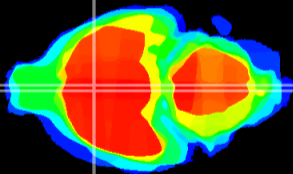

Coronal

Sagittal-R

Sagittal-L

ViBrisM: CX00670  
Horizontal

MPA