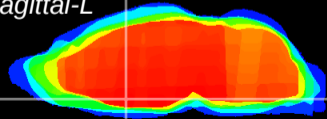

Coronal

Sagittal-R

Sagittal-L

ViBrisM: CX00670  
Horizontal

MPA