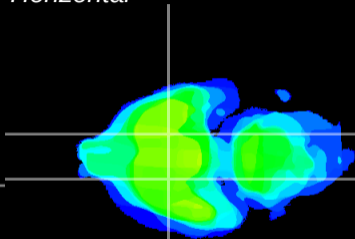

Coronal

Sagittal-R

Sagittal-L

ViBrism: CX00672
Horizontal

S0