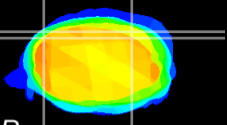

Coronal

Sagittal-R

Sagittal-L

ViBrism: CX00673
Horizontal

Cb lobe