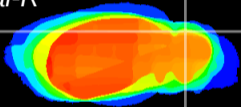

Coronal

Sagittal-R

Sagittal-L

ViBrism: CX00673
Horizontal

Cb lobe