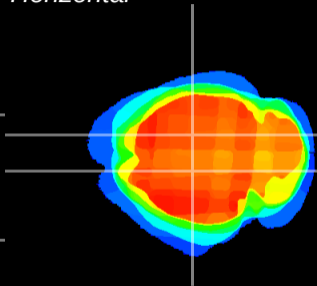

Coronal

Sagittal-R

Sagittal-L

ViBrism: CX00674
Horizontal

CA1