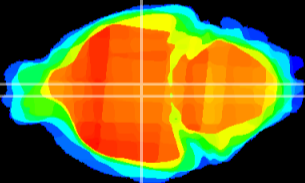

Coronal

Sagittal-R

Sagittal-L

ViBrism: CX00674
Horizontal

DM