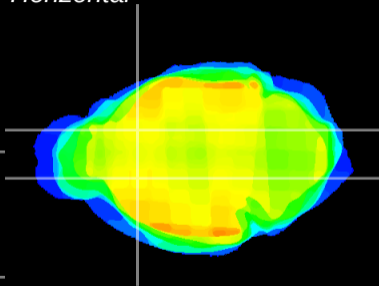

Coronal

Sagittal-R

Sagittal-L

ViBriSM: CX00683
Horizontal

CPU medial