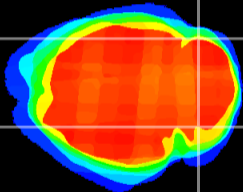

Coronal

Sagittal-R

Sagittal-L

ViBrism: CX00686
Horizontal

Cb lobe