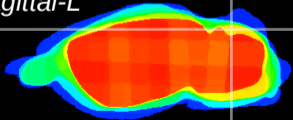

Coronal

Sagittal-R

Sagittal-L

ViBrism: CX00686
Horizontal

Cb lobe