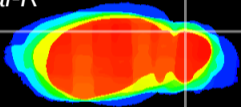

Coronal

Sagittal-R

Sagittal-L

ViBrism: CX00686
Horizontal

Cb lobe