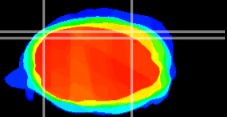

Coronal

Sagittal-R

Sagittal-L

ViBrism: CX00686
Horizontal

Cb lobe