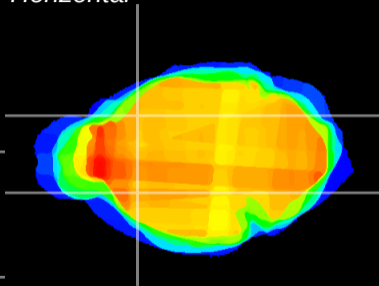

Coronal

Sagittal-R

Sagittal-L

ViBrisM: CX00688
Horizontal

CPU lateral