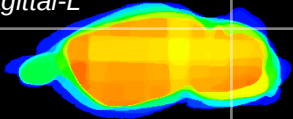

Coronal

Sagittal-R

Sagittal-L

ViBrism: CX00688
Horizontal

Cb lobe