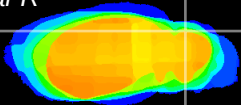

Coronal

Sagittal-R

Sagittal-L

ViBrism: CX00688
Horizontal

Cb lobe