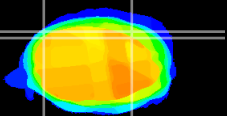

Coronal

Sagittal-R

Sagittal-L

ViBrism: CX00688
Horizontal

Cb lobe