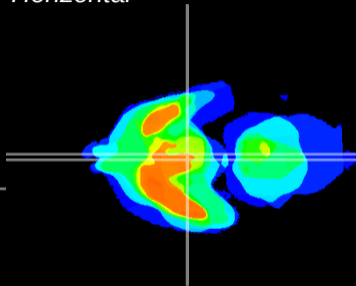

Coronal

Sagittal-R

Sagittal-L

ViBrism: CX00689
Horizontal

Arc