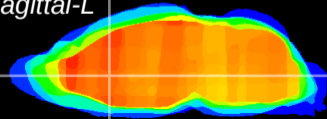

Coronal

Sagittal-R

Sagittal-L

ViBrism: CX00694
Horizontal

LS