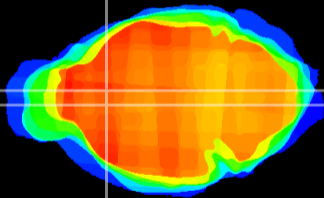

Coronal

Sagittal-R

Sagittal-L

ViBrism: CX00694
Horizontal

LS