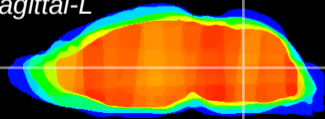

Coronal

Sagittal-R

Sagittal-L

ViBrism: CX00703
Horizontal

MVe