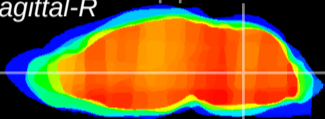

Coronal

Sagittal-R

Sagittal-L

ViBrism: CX00703
Horizontal

MVe