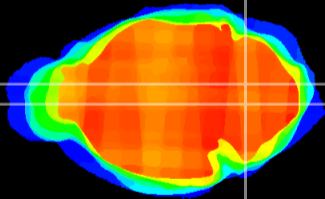

Coronal

Sagittal-R

Sagittal-L

ViBrism: CX00703
Horizontal

MVe