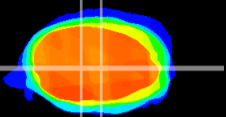

Coronal

Sagittal-R

Sagittal-L

ViBrism: CX00703
Horizontal

MVe