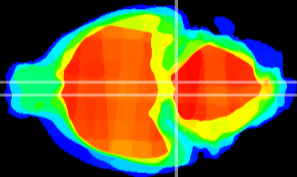

Coronal

Sagittal-R

Sagittal-L

ViBriSM: CX00703
Horizontal

Pn