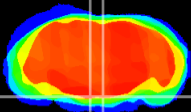

Coronal

Sagittal-R

Sagittal-L

ViBriSM: CX00703
Horizontal

Pn