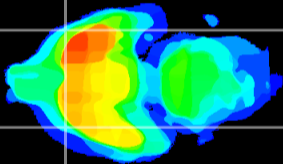

Coronal

Sagittal-R

Sagittal-L

ViBrism: CX00705
Horizontal

Pir