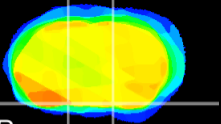

Coronal

Sagittal-R

Sagittal-L

ViBriSM: CX00705
Horizontal

S0