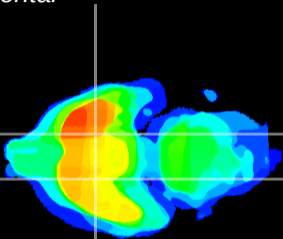

Coronal

Sagittal-R

Sagittal-L

ViBriSM: CX00705
Horizontal

S0