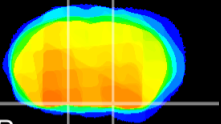

Coronal

Sagittal-R

Sagittal-L

ViBrism: CX00708
Horizontal

S0