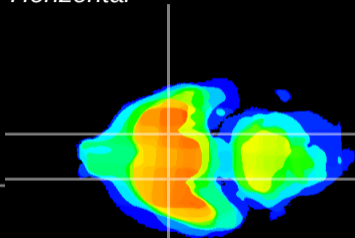

Coronal

Sagittal-R

Sagittal-L

ViBrism: CX00708
Horizontal

S0