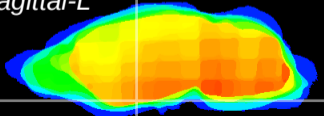

Coronal

Sagittal-R

Sagittal-L

ViBrism: CX00708
Horizontal

S0