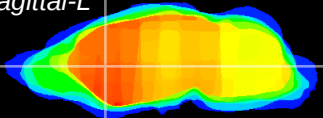

Coronal

Sagittal-R

Sagittal-L

ViBrisM: CX00710  
Horizontal

CPu medial