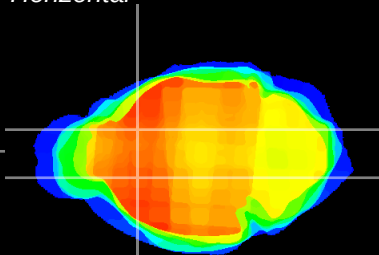

Coronal

Sagittal-R

Sagittal-L

ViBrisM: CX00710  
Horizontal

CPu medial