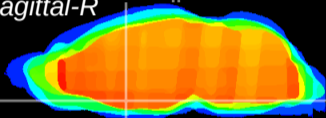

Coronal

Sagittal-R

Sagittal-L

ViBrism: CX00714
Horizontal

MPA