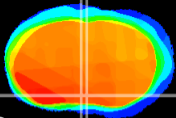

Coronal

Sagittal-R

Sagittal-L

ViBrism: CX00714
Horizontal

MPA