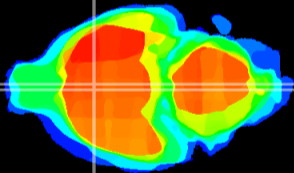

Coronal

Sagittal-R

Sagittal-L

ViBrism: CX00714
Horizontal

MPA