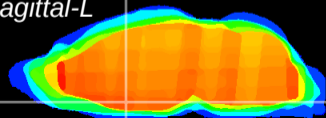

Coronal

Sagittal-R

Sagittal-L

ViBrism: CX00714
Horizontal

MPA