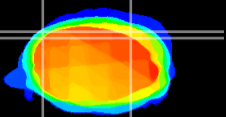

Coronal

Sagittal-R

Sagittal-L

ViBrism: CX00718
Horizontal

Cb lobe