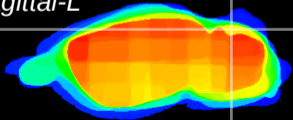

Coronal

Sagittal-R

Sagittal-L

ViBrism: CX00718
Horizontal

Cb lobe