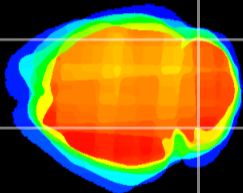

Coronal

Sagittal-R

Sagittal-L

ViBrism: CX00718
Horizontal

Cb lobe