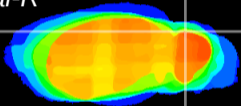

Coronal

Sagittal-R

Sagittal-L

ViBrism: CX00718
Horizontal

Cb lobe