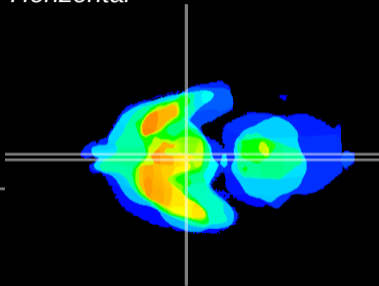

Coronal

Sagittal-R

Sagittal-L

ViBrism: CX00723
Horizontal

Arc