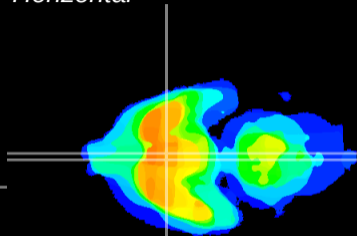

Coronal

Sagittal-R

Sagittal-L

ViBrism: CX00723
Horizontal

SCN