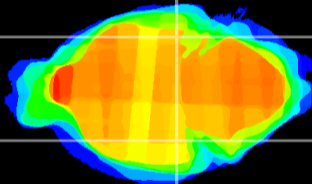

Coronal

Sagittal-R

Sagittal-L

ViBrisM: CX00723
Horizontal

ventral S