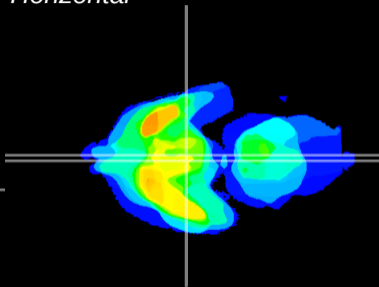

Coronal

Sagittal-R

Sagittal-L

ViBrism: CX00724
Horizontal

Arc