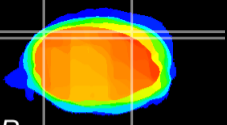

Coronal

Sagittal-R

Sagittal-L

ViBrism: CX00726
Horizontal

Cb lobe