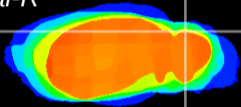

Coronal

Sagittal-R

Sagittal-L

ViBrism: CX00726
Horizontal

Cb lobe