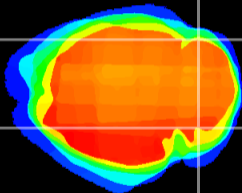

Coronal

Sagittal-R

Sagittal-L

ViBrism: CX00726
Horizontal

Cb lobe