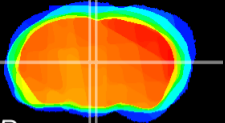

Coronal

Sagittal-R

Sagittal-L

ViBrism: CX00730
Horizontal

MD