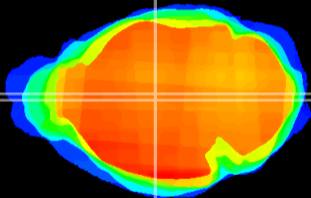

Coronal

Sagittal-R

Sagittal-L

ViBrism: CX00730
Horizontal

MD