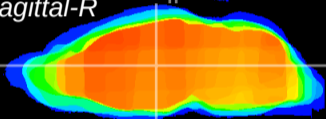

Coronal

Sagittal-R

Sagittal-L

ViBrism: CX00730
Horizontal

MD