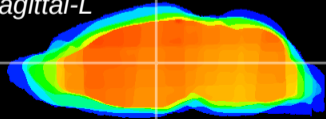

Coronal

Sagittal-R

Sagittal-L

ViBrism: CX00730
Horizontal

MD