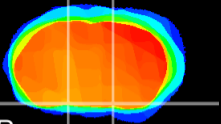

Coronal

Sagittal-R

Sagittal-L

ViBriSm: CX00730
Horizontal

S0