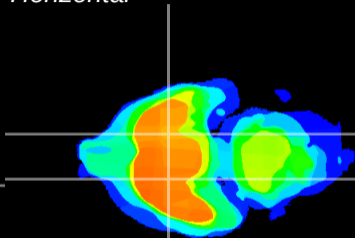

Coronal

Sagittal-R

Sagittal-L

ViBriSm: CX00730
Horizontal

S0