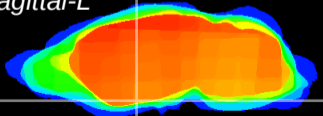

Coronal

Sagittal-R

Sagittal-L

ViBriSm: CX00730
Horizontal

S0