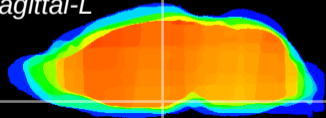

Coronal

Sagittal-R

Sagittal-L

ViBrism: CX00730
Horizontal

VMH