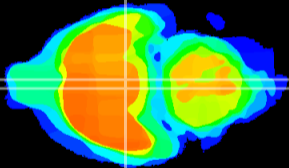

Coronal

Sagittal-R

Sagittal-L

ViBrism: CX00730
Horizontal

VMH