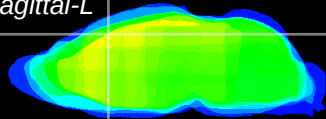

Coronal

Sagittal-R

Sagittal-L

ViBris: CX00734
Horizontal

Cx motor