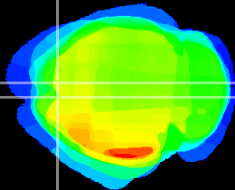

Coronal

Sagittal-R

Sagittal-L

ViBris: CX00734
Horizontal

Cx motor